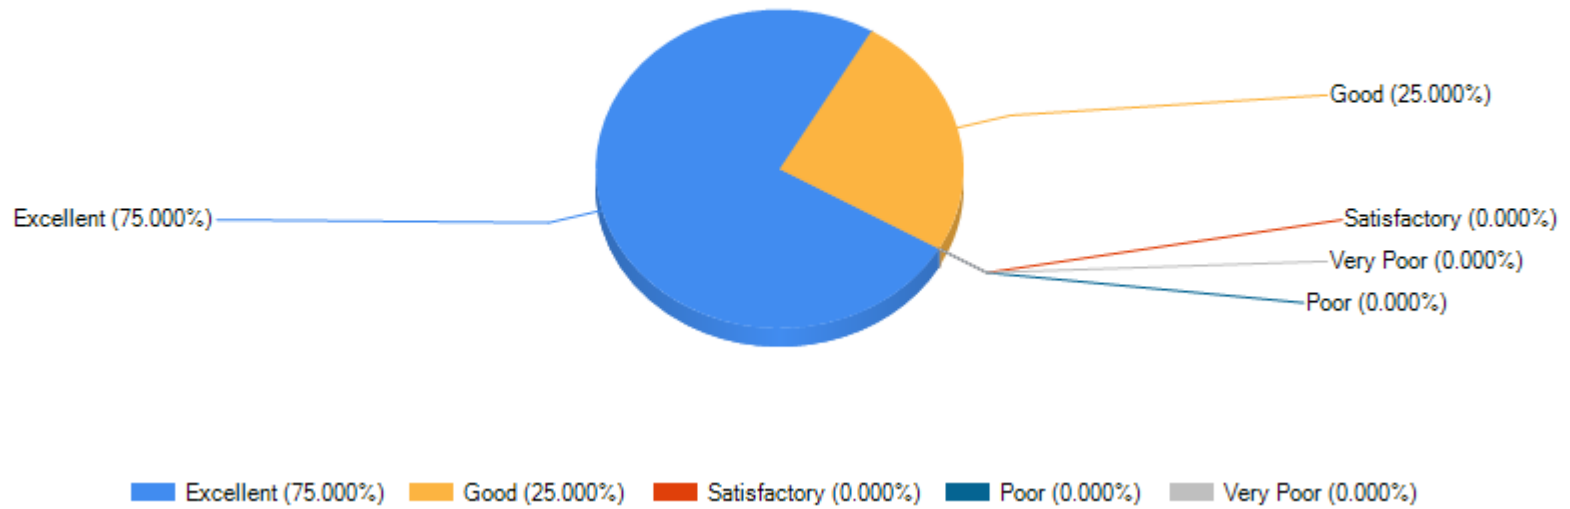

Relationship of student with his/her seniors/peers/subordinates in your organization.