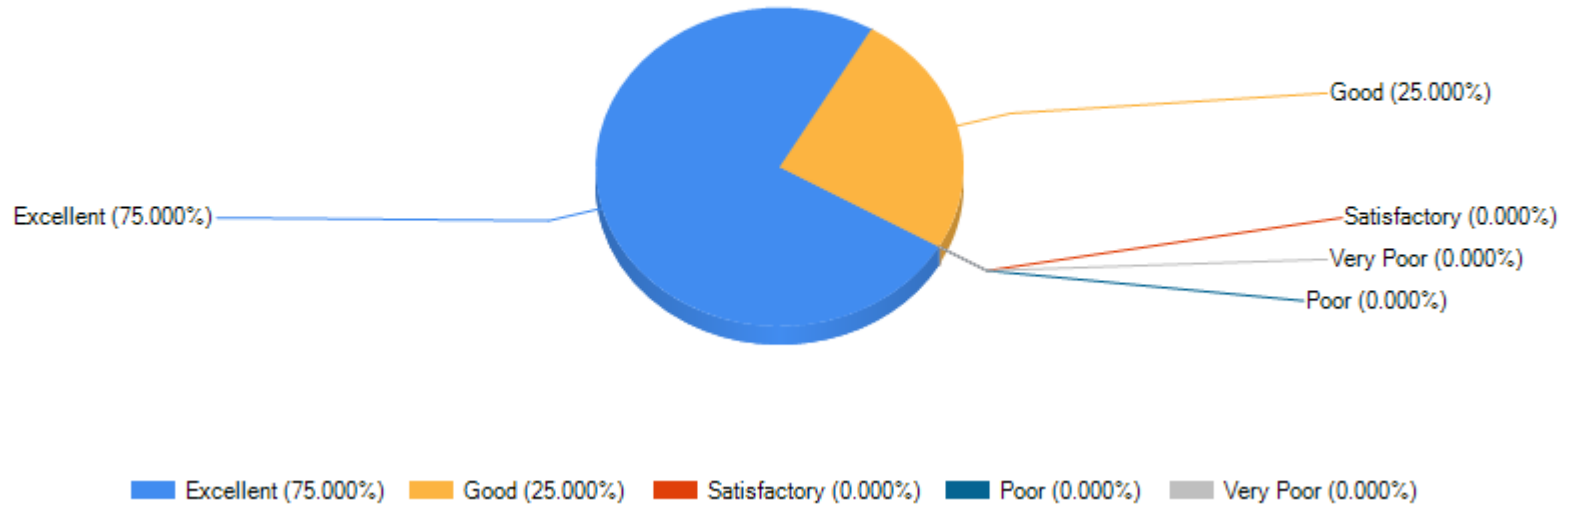

Ability of student to understand the work and contribute to the goal of your organization.

Conceptual/Technical knowledge/skill/ability of student to manage/perform his/her work in your organization.

Ability of student to link the concept/knowledge they gain in college with real world situations.